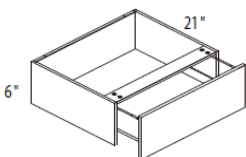

VANITY KNEE DRAWER	W x H x D (in)	ITEM	E-BOX	M-BOX	Classic	Deluxe	Delight/TX	Luxury/LX

24 x 6 x 21	VKD24							
30 x 6 x 21	VKD30							

1 N Drawer

Drawer hardware included in Box price (packed separately)