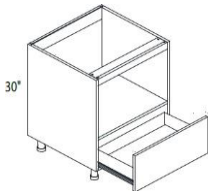

24 x 34 1/2 x 24	BMC24							
30 x 34 1/2 x 24	BMC30							

1 H Drawer
1 filler
Appliance cut-out = 16" H