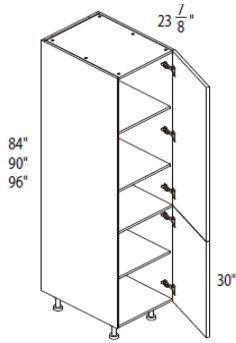

1 Door Single Lift style
 Blum Stay Lift hardware included in Box price (packed separately)
 * ONLY available in Custom Collections

WALL WINE RACK	W x H x D (in)	ITEM	Classic	Deluxe	Delight/TX	Luxury/LX
----------------	----------------	------	---------	--------	------------	-----------

6 x 30 x 12	WRC630	--	--		*	*
-------------	--------	----	----	--	---	---

5 compartments
 Matching open interior

* NOT available in Custom Collections

WALL OPEN CABINET	W x H x D (in)	ITEM	Classic	Deluxe	Delight/TX	Luxury/LX
-------------------	----------------	------	---------	--------	------------	-----------

30 x 15 x 12	WOC3015	--	--		*	*
36 x 15 x 12	WOC3615	--	--		*	*
30 x 30 x 12	WOC3030	--	--		*	*
36 x 30 x 12	WOC3630	--	--		*	*

Matching open interior

* NOT available in Custom Collections

PANTRY CABINETS W x H x D (in) ITEM E-BOX M-BOX Classic Deluxe Delight/TX Luxury/LX