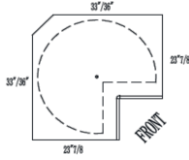

2 Full Height Doors
BLS33 (doors = 9" W); BLS36 (doors = 12" W)
Bi-level chrome turning rack hardware included
* J-profile Luxury Lacquer Collection - All single door cabinets need to designate L or R hinge.
* Arena tray turning table available as upgrade

BASE MICROWAVE	W x H x D (in)	ITEM	E-BOX	M-BOX	Classic	Deluxe	Delight/TX	Luxury/LX