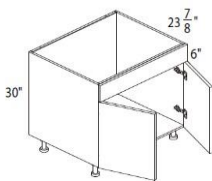

SINK BASES	W x H x D (in)	ITEM	E-BOX	M-BOX	Classic	Deluxe	Delight/TX	Luxury/LX

30 x 34 1/2 x 24	SB30							
33 x 34 1/2 x 24	SB33							
36 x 34 1/2 x 24	SB36							
42 x 34 1/2 x 24	SB42							

False drawer & 2 doors