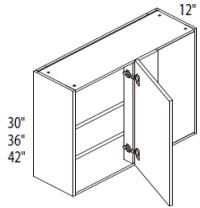

WALL BLIND CORNER	W x H x D (in)	ITEM	E-BOX	M-BOX	Classic	Deluxe	Delight/TX	Luxury/LX

30 x 30 x 12	WBC3030							
30 x 36 x 12	WBC3036							
30 x 42 x 12	WBC3042							

1 Door (15" W) + 1 filler (6")
30" H & 36" H = (2 adj. shelves); 42" H = (3 adj. shelves)

* J-profile Luxury Lacquer Collection - All single door cabinets need to designate L or R hinge.

WALL BI-FOLD LIFT	W x H x D (in)	ITEM	E-BOX	M-BOX	Classic	Deluxe	Delight/TX	Luxury/LX