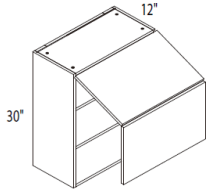

24 x 30 x 12	WBF2430							
27 x 30 x 12	WBF2730							
30 x 30 x 12	WBF3030							
33 x 30 x 12	WBF3330							
36 x 30 x 12	WBF3630							

2 Doors Bi-Fold style
Blum Bi-Fold hardware included in Box price (packed separately)

WALL STAY LIFT	W x H x D (in)	ITEM	E-BOX	M-BOX	Classic	Deluxe	Delight/TX	Luxury/LX