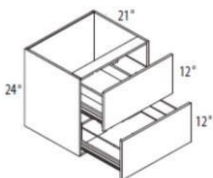

FLOATING VANITY (DRAWER BASE)	W x H x D (in)	ITEM	E-BOX	M-BOX	Classic	Deluxe	Delight/TX	Luxury/LX

12 x 24 x 21	FVD12							
15 x 24 x 21	FVD15							
18 x 24 x 21	FVD18							
21 x 24 x 21	FVD21							
24 x 24 x 21	FVD24-2R							

2 H Drawers (12"H)
Drawer hardware included in Box price (packed separately)