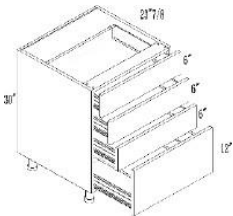

4-DRAWER BASES   W x H x D (in)   ITEM   E-BOX   M-BOX   Classic   Deluxe   Delight/TX   Luxury/LX

12 x 34 1/2 x 24	DB12-4							
15 x 34 1/2 x 24	DB15-4							
18 x 34 1/2 x 24	DB18-4							
21 x 34 1/2 x 24	DB21-4							
24 x 34 1/2 x 24	DB24-4							
27 x 34 1/2 x 24	DB27-4							
30 x 34 1/2 x 24	DB30-4							
33 x 34 1/2 x 24	DB33-4							
36 x 34 1/2 x 24	DB36-4							

3 N Drawers (6" H) & 1 H Drawer (12" H)
Drawer hardware included in Box price (packed separately)