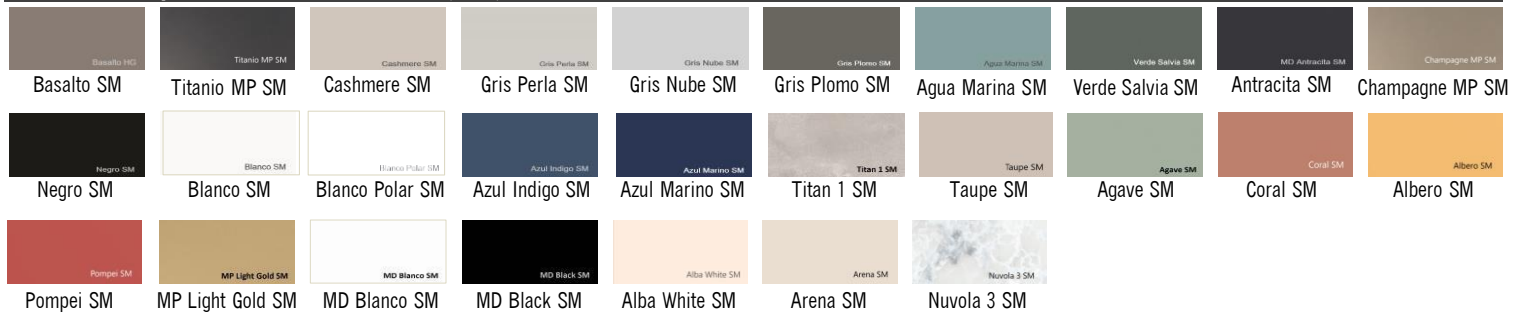

ALVIC Textured Collection (TX)

ALVIC High Gloss Collection (LX)

ALVIC SuperMatt Collection (LX)

* (LX+) and (LX++): additional charges apply. Please contact our office for current pricing

ALVIC CAVA Shaker Collection (LX++)*