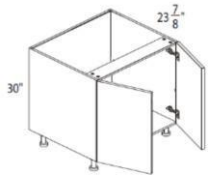

30 x 34 1/2 x 24	SB30FD							
33 x 34 1/2 x 24	SB33FD							
36 x 34 1/2 x 24	SB36FD							
42 x 34 1/2 x 24	SB42FD							

2 Full Height Doors