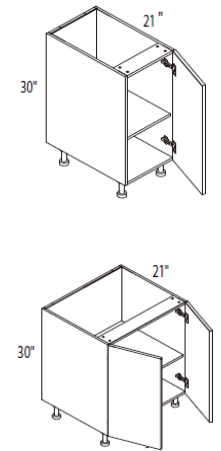

VANITY BASE (Full Door)	W x H x D (in)	ITEM	E-BOX	M-BOX	Classic	Deluxe	Delight/TX	Luxury/LX

15 x 34 1/2 x 21	VB15FD							
18 x 34 1/2 x 21	VB18FD							
21 x 34 1/2 x 21	VB21FD							
24 x 34 1/2 x 21	VB24FD							

1 Full Height Door

1 Full Depth Shelf

* J-profile Luxury Lacquer Collection - All single door cabinets need to designate L or R hinge.

24 x 34 1/2 x 21	VB24FDD							
27 x 34 1/2 x 21	VB27FD							
30 x 34 1/2 x 21	VB30FD							
33 x 34 1/2 x 21	VB33FD							
36 x 34 1/2 x 21	VB36FD							

2 Full Height Doors

1 Full Depth Shelf