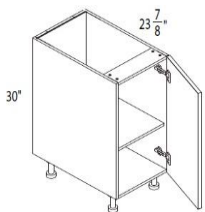

BASE CABINETS (Full Door)	W x H x D (in)	ITEM	E-BOX	M-BOX	Classic	Deluxe	Delight/TX	Luxury/LX

09 x 34 1/2 x 24	B09FD							
12 x 34 1/2 x 24	B12FD							
15 x 34 1/2 x 24	B15FD							
18 x 34 1/2 x 24	B18FD							
21 x 34 1/2 x 24	B21FD							
24 x 34 1/2 x 24	B24FD							

1 Full Height Door
1 Full Depth Shelf

* J-profile Luxury/LX Lacquer Collection - All single door cabinets need to designate L or R hinge.