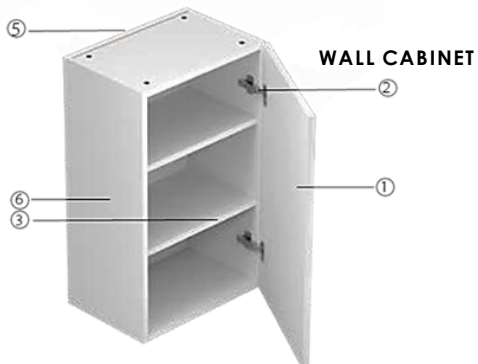

Cabinet Box Structure	E-BOX (WHITE)	M-BOX (GRAY)
1) Door Front:	Full overlay style door.	Full overlay style door.
2) Hinges:	Six-Way adjustable soft closing hinges.	Six-Way adjustable soft closing hinges and Euro Screws.
3) Shelves:	3/4" (18mm) melamine laminated plywood shelf.	3/4" (18mm) melamine laminated plywood shelf.
4) Legs:	ABS plastic adjustable legs with clamp ring connection.	ABS plastic adjustable legs with clamp ring connection.
5) Back Panel:	6mm back panel with top and bottom enforced rail.	6mm back panel with top and bottom enforced rail.
6) Side Panel:	3/4" (18mm) melamine laminated plywood side panels .	3/4" (18mm) melamine laminated plywood side panels.
7) Drawer Box:	5/8" (16mm) melamine laminated plywood drawer bottom & back panels.	Pre-drilled 5/8" (16mm) melamine laminated plywood drawer bottom & back panels.
8) Toe Kick:	Aluminum alloy or matching door material.	Aluminum alloy or matching door material.
9) Assembly System:	Cam-lock system with dowels.	Easy-to-install screw and dowels.
10) Drawer:	Full-access soft close adjustable drawer system.	Full-access soft close adjustable slim drawer system.