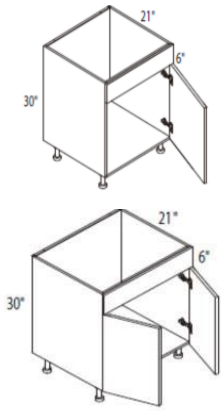

VANITY BASE	W x H x D (in)	ITEM	E-BOX	M-BOX	Classic	Deluxe	Delight/TX	Luxury/LX

(False Drawer & Door)

24 x 34 1/2 x 21	VSB24*							
24 x 34 1/2 x 21	VSB24DD							
27 x 34 1/2 x 21	VSB27							
30 x 34 1/2 x 21	VSB30							
33 x 34 1/2 x 21	VSB33	N/A						
36 x 34 1/2 x 21	VSB36							

2 Doors

* 1 Door (VSB24)

* J-profile Luxury Lacquer Collection - All single door cabinets need to designate L or R hinge.