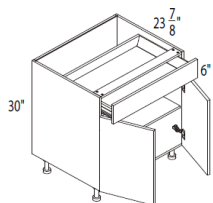

27 x 34 1/2 x 24	B27							
30 x 34 1/2 x 24	B30							
33 x 34 1/2 x 24	B33							
36 x 34 1/2 x 24	B36							
42 x 34 1/2 x 24	B42							

1 Drawer & 2 Doors
1 Full Depth Shelf

Drawer hardware included in Box price (packed separately)