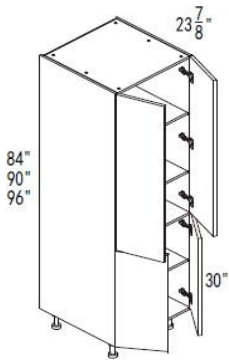

30 x 84 x 24	PC3084						
30 x 90 x 24	PC3090						
30 x 96 x 24	PC3096						
36 x 84 x 24	PC3684						
36 x 90 x 24	PC3690						
36 x 96 x 24	PC3696						

4 doors (2 upper & 2 lower)
Lower doors align with base cabinet
3 adjustable shelves