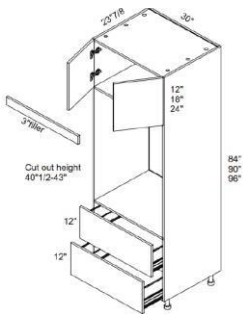

2 doors (upper & lower)
 Lower door aligns with base cabinet
 3 adjustable shelves
 * J-profile Luxury Lacquer Collection - All single door cabinets need to designate L or R hinge.

30 x 84 x 24	PC3084						
30 x 90 x 24	PC3090						
30 x 96 x 24	PC3096						
36 x 84 x 24	PC3684						
36 x 90 x 24	PC3690						
36 x 96 x 24	PC3696						

Single oven
 1 N Height Drawer & 2 H Height Drawers
 2 doors + filler
 Drawer hardware included in Box price (packed separately)
 * Appliance cut out = 28.5" W x (29.5" - 33") H

30 x 84 x 24	MOC3084						
30 x 90 x 24	MOC3090						
30 x 96 x 24	MOC3096						