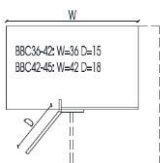

06 x 34 1/2 x 24	BSR06N							
09 x 34 1/2 x 24	BSR09N							

1 Full Height Door

Bi-level chrome pull-out rack (pre-assembled with box)

BASE BLIND CORNER	W x H x D (in)	ITEM	E-BOX	M-BOX	Classic	Deluxe	Delight/TX	Luxury/LX
-------------------	----------------	------	-------	-------	---------	--------	------------	-----------