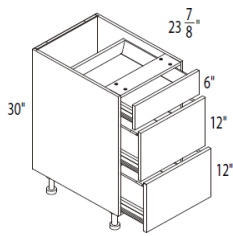

3-DRAWER BASES   W x H x D (in)   ITEM   E-BOX   M-BOX   Classic   Deluxe   Delight/TX   Luxury/LX

12 x 34 1/2 x 24	DB12-3							
15 x 34 1/2 x 24	DB15-3							
18 x 34 1/2 x 24	DB18-3							
21 x 34 1/2 x 24	DB21-3							
24 x 34 1/2 x 24	DB24-3							
27 x 34 1/2 x 24	DB27-3							
30 x 34 1/2 x 24	DB30-3							
33 x 34 1/2 x 24	DB33-3							
36 x 34 1/2 x 24	DB36-3							

1 N Drawer (6" H) & 2 H Drawers (12" H)
Drawer hardware included in Box price (packed separately)