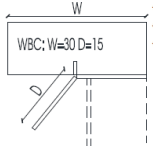

WALL BLIND CORNER	W x H x D (in)	ITEM	E-BOX	M-BOX	Classic	Deluxe	Delight/TX	Luxury/LX

30 x 30 x 12	WBC3030							
30 x 36 x 12	WBC3036							
30 x 42 x 12	WBC3042							

1 Door (15" W) + 1 filler (6")
30" H & 36" H = (2 adj. shelves); 42" H = (3 adj. shelves)

* J-profile Luxury Lacquer Collection - All single door cabinets need to designate L or R hinge.

WALL BI-FOLD LIFT	W x H x D (in)	ITEM	E-BOX	M-BOX	Classic	Deluxe	Delight/TX	Luxury/LX