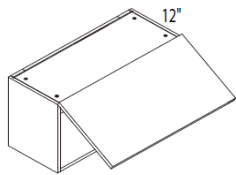

24 x 12 x 12	WSL2412							
24 x 15 x 12	WSL2415							
24 x 18 x 12	WSL2418							
24 x 21 x 12	WSL2421							
24 x 24 x 12	WSL2424				N/A	N/A	*	*
27 x 12 x 12	WSL2712							
27 x 15 x 12	WSL2715							
27 x 18 x 12	WSL2718							
27 x 21 x 12	WSL2721							
27 x 24 x 12	WSL2724	N/A			N/A	N/A	*	*
30 x 12 x 12	WSL3012							
30 x 15 x 12	WSL3015							
30 x 18 x 12	WSL3018							
30 x 21 x 12	WSL3021							
30 x 24 x 12	WSL3024	N/A			N/A	N/A	*	*
33 x 12 x 12	WSL3312							
33 x 15 x 12	WSL3315							
33 x 18 x 12	WSL3318							
33 x 21 x 12	WSL3321							
33 x 24 x 12	WSL3324	N/A			N/A	N/A	*	*
36 x 12 x 12	WSL3612							
36 x 15 x 12	WSL3615							
36 x 18 x 12	WSL3618							
36 x 21 x 12	WSL3621							
36 x 24 x 12	WSL3624	N/A			N/A	N/A	*	*

1 Door Single Lift style
Blum Stay Lift hardware included in Box price (packed separately)
* ONLY available in Custom Collections

WALL WINE RACK	W x H x D (in)	ITEM	Classic	Deluxe	Delight/TX	Luxury/LX

6 x 30 x 12	WRC630	--	--		*	*

5 compartments
Matching open interior

* NOT available in Custom Collections