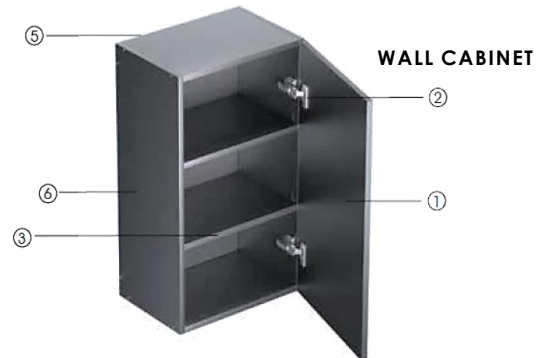

Cabinet Box Structure	E-BOX (WHITE)	M-BOX (GRAY)
1) Door Front:	Full overlay style door.	Full overlay style door.
2) Hinges:	Six-Way adjustable soft closing hinges.	Six-Way adjustable soft closing hinges and Euro Screws.
3) Shelves:	3/4" (18mm) melamine laminated plywood shelf.	3/4" (18mm) melamine laminated plywood shelf.
4) Legs:	ABS plastic adjustable legs with clamp ring connection.	ABS plastic adjustable legs with clamp ring connection.
5) Back Panel:	6mm back panel with top and bottom enforced rail.	6mm back panel with top and bottom enforced rail.
6) Side Panel:	3/4" (18mm) melamine laminated plywood side panels .	3/4" (18mm) melamine laminated plywood side panels.
7) Drawer Box:	5/8" (16mm) melamine laminated plywood drawer bottom & back panels.	Pre-drilled 5/8" (16mm) melamine laminated plywood drawer bottom & back panels.
8) Toe Kick:	Aluminum alloy or matching door material.	Aluminum alloy or matching door material.
9) Assembly System:	Cam-lock system with dowels.	Easy-to-install screw and dowels.
10) Drawer:	Full-access soft close adjustable drawer system.	Full-access soft close adjustable slim drawer system.