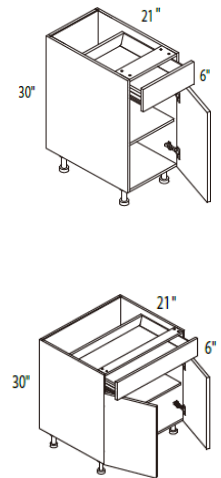

VANITY BASE	W x H x D (in)	ITEM	E-BOX	M-BOX	Classic	Deluxe	Delight/TX	Luxury/LX

15 x 34 1/2 x 21	VB15							
18 x 34 1/2 x 21	VB18							
21 x 34 1/2 x 21	VB21							
24 x 34 1/2 x 21	VB24							

1 Drawer & 1 Door

1 Full Depth Shelf

* J-profile Luxury Lacquer Collection - All single door cabinets need to designate L or R hinge.

24 x 34 1/2 x 21	VB24DD							
27 x 34 1/2 x 21	VB27							
30 x 34 1/2 x 21	VB30							
33 x 34 1/2 x 21	VB33							
36 x 34 1/2 x 21	VB36							

1 Drawer & 2 Doors

1 Full Depth Shelf

VANITY KNEE DRAWER	W x H x D (in)	ITEM	E-BOX	M-BOX	Classic	Deluxe	Delight/TX	Luxury/LX

24 x 6 x 21	VKD24							
30 x 6 x 21	VKD30							

1 N Drawer

Drawer hardware included in Box price (packed separately)