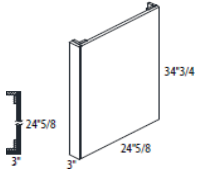

(Walnut only)

30 x 2" X 12 3/4	FS30		N/A		N/A	N/A
36 x 2" X 12 3/4	FS36		N/A		N/A	N/A

Floating Shelves with hidden bracket

DISHWASHER END PANELS	W x H x D (in)	ITEM	Classic	Deluxe	Delight/TX	Luxury/LX
-----------------------	----------------	------	---------	--------	------------	-----------