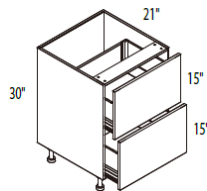

VANITY 2-DRAWER BASE	W x H x D (in)	ITEM	E-BOX	M-BOX	Classic	Deluxe	Delight/TX	Luxury/LX

12 x 34 1/2 x 21	VD12-2							
15 x 34 1/2 x 21	VD15-2							
18 x 34 1/2 x 21	VD18-2							
21 x 34 1/2 x 21	VD21-2							
24 x 34 1/2 x 21	VD24-2							

2 H Drawers (15" H)
Drawer hardware included in Box price (packed separately)