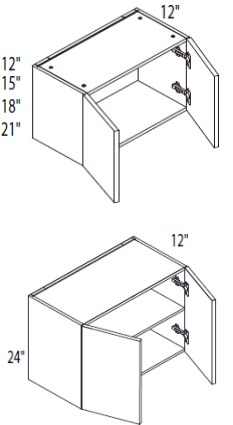

WALL BRIDGE CABINETS   W x H x D (in)   ITEM   E-BOX   M-BOX   Classic   Deluxe   Delight/TX   Luxury/LX

30 x 12 x 12	W3012							
30 x 15 x 12	W3015							
30 x 18 x 12	W3018							
30 x 21 x 12	W3021							
30 x 24 x 12	W3024							
36 x 12 x 12	W3612							
36 x 15 x 12	W3615							
36 x 18 x 12	W3618							
36 x 21 x 12	W3621							
36 x 24 x 12	W3624							

2 Doors
ONLY 24" H has 1 adjustable shelf

REFRIGERATOR WALL CABINETS   W x H x D (in)   ITEM   E-BOX   M-BOX   Classic   Deluxe   Delight/TX   Luxury/LX