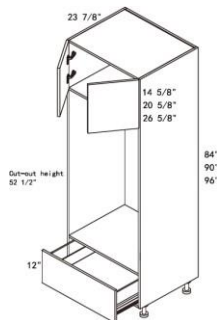

4 doors (2 upper & 2 lower)
 Lower doors align with base cabinet
 3 adjustable shelves

TALL OVEN CABINETS W x H x D (in) ITEM E-BOX M-BOX Classic Deluxe Delight/TX Luxury/LX

30 x 84 x 24	OC3084						
30 x 90 x 24	OC3090						
30 x 96 x 24	OC3096						

Single oven
 1 N Height Drawer & 2 H Height Drawers
 2 doors + filler
 Drawer hardware included in Box price (packed separately)
 * Appliance cut out = 28.5" W x (29.5" - 33") H

30 x 84 x 24	MOC3084						
30 x 90 x 24	MOC3090						
30 x 96 x 24	MOC3096						

Microwave oven (Combo)
 2 H Height Drawers
 2 doors + filler
 Drawer hardware included in Box price (packed separately)
 * Appliance cut out = 28.5" W x (40.5" - 43") H

30 x 84 x 24	DOC3084						
30 x 90 x 24	DOC3090						
30 x 96 x 24	DOC3096						

Double oven
 1 H Height Drawer
 2 doors
 Drawer hardware included in Box price (packed separately)
 * Appliance cut out = 28.5" W x 52" H

VANITY BASE	W x H x D (in)	ITEM	E-BOX	M-BOX	Classic	Deluxe	Delight/TX	Luxury/LX
-------------	----------------	------	-------	-------	---------	--------	------------	-----------