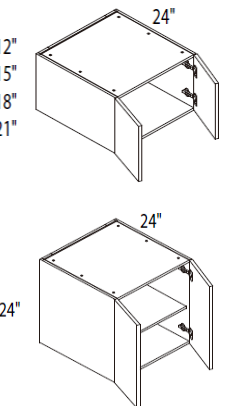

30 x 12 x 24	W301224							
30 x 15 x 24	W301524							
30 x 18 x 24	W301824							
30 x 21 x 24	W302124							
30 x 24 x 24	W302424							
36 x 12 x 24	W361224							
36 x 15 x 24	W361524							
36 x 18 x 24	W361824							
36 x 21 x 24	W362124							
36 x 24 x 24	W362424							

2 Doors
ONLY 24" H has 1 adjustable shelf