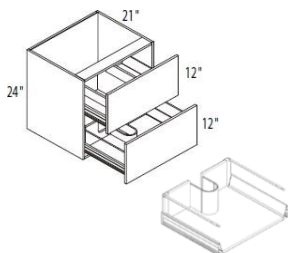

FLOATING VANITY SINK (U-SHAPE DRAWERS)	W x H x D (in)	ITEM	E-BOX	M-BOX	Classic	Deluxe	Delight/TX	Luxury/LX

24 x 24 x 21	FVSD24							
30 x 24 x 21	FVSD30							
36 x 24 x 21	FVSD36							

2 U-SHAPE Drawers boxes
N Drawer hardware (upper); H Drawer hardware (lower)
Drawer hardware included in Box price (packed separately)