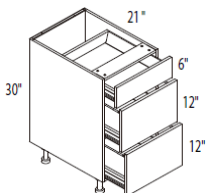

VANITY 3-DRAWER BASE	W x H x D (in)	ITEM	E-BOX	M-BOX	Classic	Deluxe	Delight/TX	Luxury/LX

12 x 34 1/2 x 21	VD12-3							
15 x 34 1/2 x 21	VD15-3							
18 x 34 1/2 x 21	VD18-3							
21 x 34 1/2 x 21	VD21-3							
24 x 34 1/2 x 21	VD24-3							

1 N Drawer & 2 H Drawers
Drawer hardware included in Box price (packed separately)