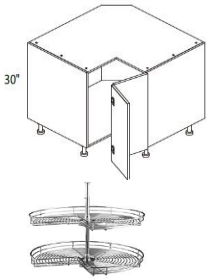

BASE LAZY SUSAN	W x H x D (in)	ITEM	E-BOX	M-BOX	Classic	Deluxe	Delight/TX	Luxury/LX

33 x 34 1/2 x 24	BLS33							
36 x 34 1/2 x 24	BLS36