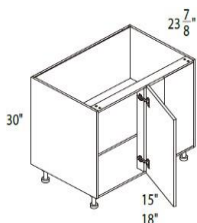

12 x 34 1/2 x 24	B12							
15 x 34 1/2 x 24	B15							
18 x 34 1/2 x 24	B18							
21 x 34 1/2 x 24	B21							
24 x 34 1/2 x 24	B24							

1 Drawer & 1 Door
1 Full Depth Shelf

Drawer hardware included in Box price (packed separately)

1 Drawer & 2 Doors
1 Full Depth Shelf

Drawer hardware included in Box price (packed separately)

BASE SPICE RACK	W x H x D (in)	ITEM	E-BOX	M-BOX	Classic	Deluxe	Delight/TX	Luxury/LX
-----------------	----------------	------	-------	-------	---------	--------	------------	-----------

06 x 34 1/2 x 24	BSR06N							
09 x 34 1/2 x 24	BSR09N							

1 Full Height Door

Bi-level chrome pull-out rack (pre-assembled with box)

BASE BLIND CORNER	W x H x D (in)	ITEM	E-BOX	M-BOX	Classic	Deluxe	Delight/TX	Luxury/LX
-------------------	----------------	------	-------	-------	---------	--------	------------	-----------

36 x 34 1/2 x 24	BBC36-42							
42 x 34 1/2 x 24	BBC42-45							

1 Full Height Door

1 Full Depth Shelf + 1 filler (6")

BBC36-42 (door = 15"W), BBC42-45 (door = 18"W)

* Swing tray available as add on for BBC42-45 only