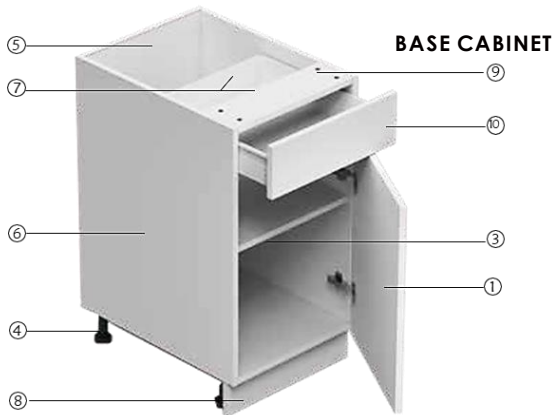

Cabinet Box Structure	E-BOX (WHITE)	M-BOX (GRAY)
1) Door Front:	Full overlay style door.	Full overlay style door.
2) Hinges:	Six-Way adjustable soft closing hinges.	Six-Way adjustable soft closing hinges and Euro Screws.
3) Shelves:	3/4" (18mm) melamine laminated plywood shelf.	3/4" (18mm) melamine laminated plywood shelf.
4) Legs:	ABS plastic adjustable legs with clamp ring connection.	ABS plastic adjustable legs with clamp ring connection.
5) Back Panel:	6mm back panel with top and bottom enforced rail.	6mm back panel with top and bottom enforced rail.
6) Side Panel:	3/4" (18mm) melamine laminated plywood side panels .	3/4" (18mm) melamine laminated plywood side panels.
7) Drawer Box:	5/8" (16mm) melamine laminated plywood drawer bottom & back panels.	Pre-drilled 5/8" (16mm) melamine laminated plywood drawer bottom & back panels.
8) Toe Kick:	Aluminum alloy or matching door material.	Aluminum alloy or matching door material.
9) Assembly System:	Cam-lock system with dowels.	Easy-to-install screw and dowels.
10) Drawer:	Full-access soft close adjustable drawer system.	Full-access soft close adjustable slim drawer system.