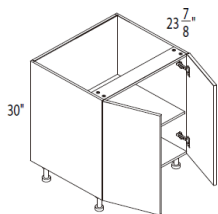

24 x 34 1/2 x 24	B24FDD							
27 x 34 1/2 x 24	B27FD							
30 x 34 1/2 x 24	B30FD							
33 x 34 1/2 x 24	B33FD							
36 x 34 1/2 x 24	B36FD							
42 x 34 1/2 x 24	B42FD							

2 Full Height Doors
1 Full Depth Shelf