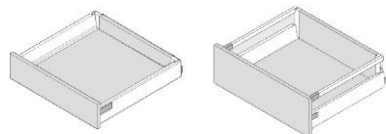

M Drawer - BLUM

M Drawer - BLUM Slides - 3 1/2" H x 20" D

D Drawer - BLUM

D Drawer - BLUM Slides - 8 1/4" H x 20" D