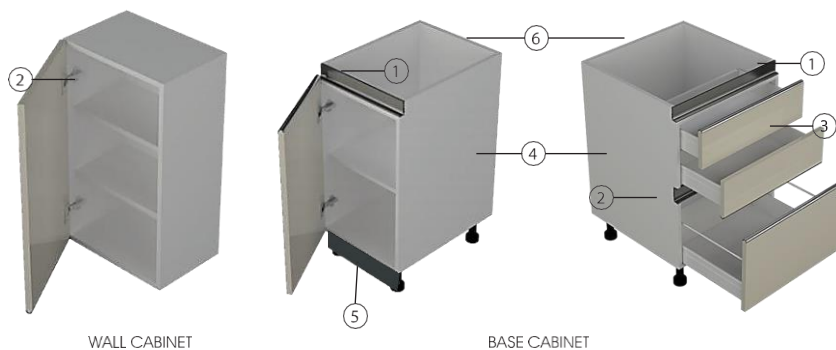

### Cabinet Structures:

- 1) Handle-less style design for embedding the L/C shaped metal channel (See below for specs).
- 2) Six-Way adjustable soft-closing hinges.
- 3) Soft-closing metal drawer box (500 mm) with laminated plywood bottom and back panels.
- 4) 3/4" cream white laminated plywood box.
- 5) Clip on toe kick with adjustable ABS feet.
- 6) Back panel consist of 3/4" plywood frame and 1/8" matching laminated plywood.