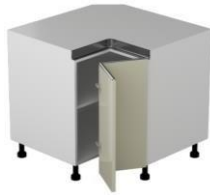

BASE LAZY SUSAN	W x H x D (in)	ITEM	C-BOX	C-Deluxe	C-Delight	C-TX	C-LX

33 x 34 1/2 x 24	C-BLS33						
36 x 34 1/2 x 24	C-BLS36						

2 Full Height Doors (28 5/8" H)
C-BLS33 (door = 9" W); C-BLS36 (door = 12" W)
Bi-level chrome turning rack included
Arena tray turning table available as upgrade