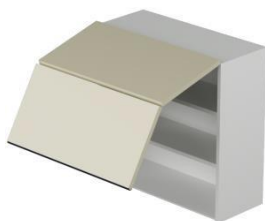

WALL BI-FOLD LIFT	W x H x D (in)	ITEM	C-BOX	C-Deluxe	C-Delight	C-TX	C-LX

24 x 30 x 12	C-WBF2430						
27 x 30 x 12	C-WBF2730						
30 x 30 x 12	C-WBF3030						
33 x 30 x 12	C-WBF3330						
36 x 30 x 12	C-WBF3630						

2 Doors Bi-Fold style
Handleless bottom panel with metal trim (packed separately)
Blum Bi-Fold hardware included in Box price (packed separately)