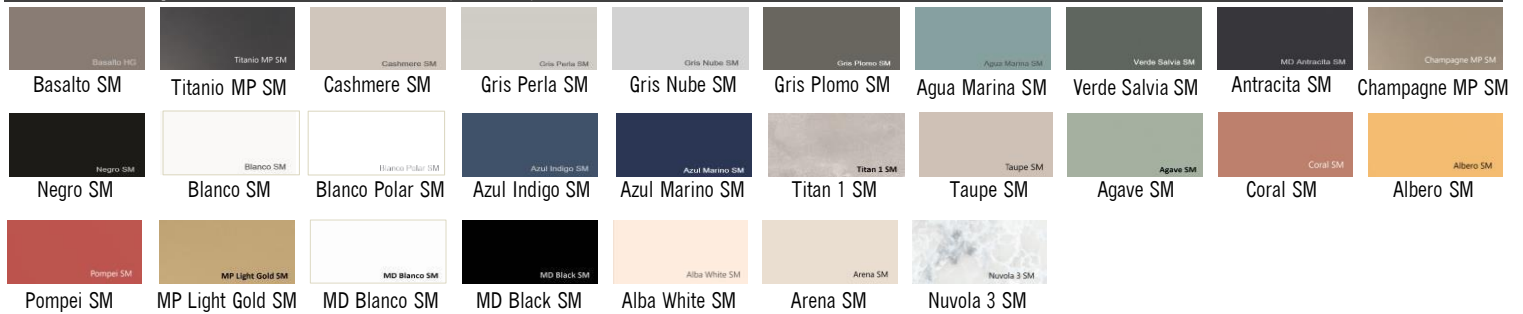

ALVIC SuperMatt Collection (C-LX)

* (C-LX++): additional charges apply. Please contact our office for current pricing