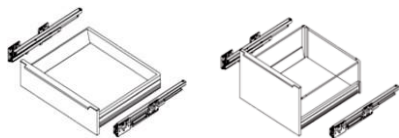

WBF-Blum

Blum Wall Bi-fold Lift Hardware

ABS feet

Adjustable ABS Plastic feet

TK Clip / TK Plate / TK10 Connector

N Drawer - DTC

N Drawer - DTC Slides - 3 1/2" H x 20" D

H Drawer - DTC

H Drawer - DTC Slides - 8 1/4" H x 20" D

M Drawer - BLUM

M Drawer - BLUM Slides - 3 1/2" H x 20" D

D Drawer - BLUM

D Drawer - BLUM Slides - 8 1/4" H x 20" D