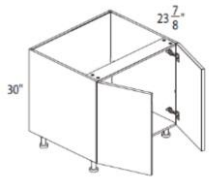

* Arena tray turning table available as upgrade

BASE MICROWAVE
W x H x D (in)
ITEM
E-BOX
Classic
Deluxe
Delight
Luxury

24 x 34 1/2 x 24	BMC24						
30 x 34 1/2 x 24	BMC30						

1 H Drawer

1 filler

Appliance cut-out = 16" H

SINK BASES
W x H x D (in)
ITEM
E-BOX
Classic
Deluxe
Delight
Luxury

30 x 34 1/2 x 24	SB30						
33 x 34 1/2 x 24	SB33						
36 x 34 1/2 x 24	SB36						
42 x 34 1/2 x 24	SB42						

False drawer & 2 doors

30 x 34 1/2 x 24	SB30FD						
33 x 34 1/2 x 24	SB33FD						
36 x 34 1/2 x 24	SB36FD						
42 x 34 1/2 x 24	SB42FD						

2 Full Height Doors

36 x 34 1/2 x 24	ASB36						
------------------	-------	--	--	--	--	--	--

Apron sink cut out

36 x 34 1/2 x 24	DCSB36FD						
------------------	----------	--	--	--	--	--	--

Diagonal Corner Sink Base