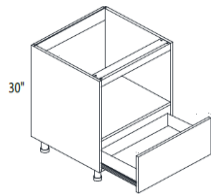

24 x 34 1/2 x 24	BMC24						
30 x 34 1/2 x 24	BMC30						

1 H Drawer

1 filler

Appliance cut-out = 16" H