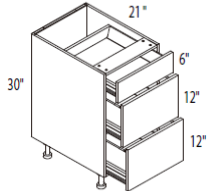

VANITY 3-DRAWER BASE   **W x H x D (in)**   **ITEM**   **E-BOX**   **Classic**   **Deluxe**   **Delight**   **Luxury**

12 x 34 1/2 x 21	VD12-3						
15 x 34 1/2 x 21	VD15-3						
18 x 34 1/2 x 21	VD18-3						
21 x 34 1/2 x 21	VD21-3						
24 x 34 1/2 x 21	VD24-3						

1 N Drawer & 2 H Drawers
Drawer hardware included in Box price (packed separately)