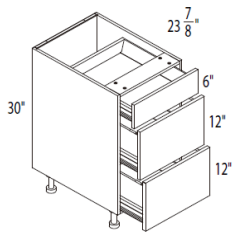

3-DRAWER BASES

W x H x D (in)

ITEM

E-BOX

Classic

Deluxe

Delight

Luxury

12 x 34 1/2 x 24	DB12-3						
15 x 34 1/2 x 24	DB15-3						
18 x 34 1/2 x 24	DB18-3						
21 x 34 1/2 x 24	DB21-3						
24 x 34 1/2 x 24	DB24-3						
27 x 34 1/2 x 24	DB27-3						
30 x 34 1/2 x 24	DB30-3						
33 x 34 1/2 x 24	DB33-3						
36 x 34 1/2 x 24	DB36-3						

1 N Drawer (6" H) & 2 H Drawers (12" H)

Drawer hardware included in Box price (packed separately)