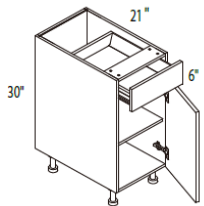

VANITY BASE   **W x H x D (in)**   **ITEM**   **E-BOX**   **Classic**   **Deluxe**   **Delight**   **Luxury**

15 x 34 1/2 x 21	VB15						
18 x 34 1/2 x 21	VB18						
21 x 34 1/2 x 21	VB21						
24 x 34 1/2 x 21	VB24						

1 Drawer & 1 Door
1 Full Depth Shelf
* J-profile Luxury Lacquer Collection - All single door cabinets need to designate L or R hinge.

24 x 34 1/2 x 21	VB24DD						
27 x 34 1/2 x 21	VB27						
30 x 34 1/2 x 21	VB30						
33 x 34 1/2 x 21	VB33						
36 x 34 1/2 x 21	VB36						

1 Drawer & 2 Doors
1 Full Depth Shelf