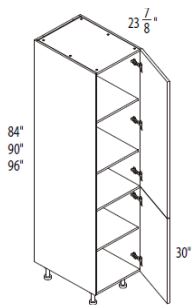

PANTRY CABINETS

W x H x D (in)

ITEM

E-BOX

Classic

Deluxe

Delight

Luxury

15 x 84 x 24	PC1584						
15 x 90 x 24	PC1590						
15 x 96 x 24	PC1596						
18 x 84 x 24	PC1884						
18 x 90 x 24	PC1890						
18 x 96 x 24	PC1896						
24 x 84 x 24	PC2484						
24 x 90 x 24	PC2490						
24 x 96 x 24	PC2496						

2 doors (upper & lower)

Lower door aligns with base cabinet

3 adjustable shelves

* J-profile Luxury Lacquer Collection - All single door cabinets need to designate L or R hinge.