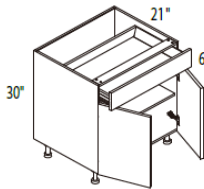

VANITY BASE   **W x H x D (in)**   **ITEM**   **E-BOX**   **Classic**   **Deluxe**   **Delight**   **Luxury**

15 x 34 1/2 x 21	VB15						
18 x 34 1/2 x 21	VB18						
21 x 34 1/2 x 21	VB21						
24 x 34 1/2 x 21	VB24						

1 Drawer & 1 Door
1 Full Depth Shelf
* J-profile Luxury Lacquer Collection - All single door cabinets need to designate L or R hinge.

24 x 34 1/2 x 21	VB24DD						
27 x 34 1/2 x 21	VB27						
30 x 34 1/2 x 21	VB30						
33 x 34 1/2 x 21	VB33						
36 x 34 1/2 x 21	VB36						

1 Drawer & 2 Doors
1 Full Depth Shelf