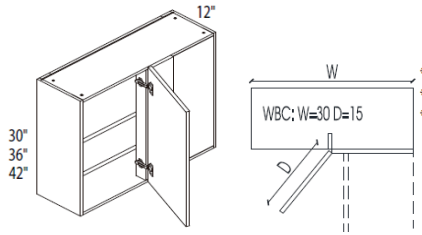

WALL BLIND CORNER	W x H x D (in)	ITEM	E-BOX	Classic	Deluxe	Delight	Luxury

30 x 30 x 12	WBC3030						
30 x 36 x 12	WBC3036						
30 x 42 x 12	WBC3042						

1 Door (15" W) + 1 filler (6")
30" H & 36" H = (2 adj. shelves); 42" H = (3 adj. shelves)

* J-profile Luxury Lacquer Collection - All single door cabinets need to designate L or R hinge.

WALL BI-FOLD LIFT	W x H x D (in)	ITEM	E-BOX	Classic	Deluxe	Delight	Luxury