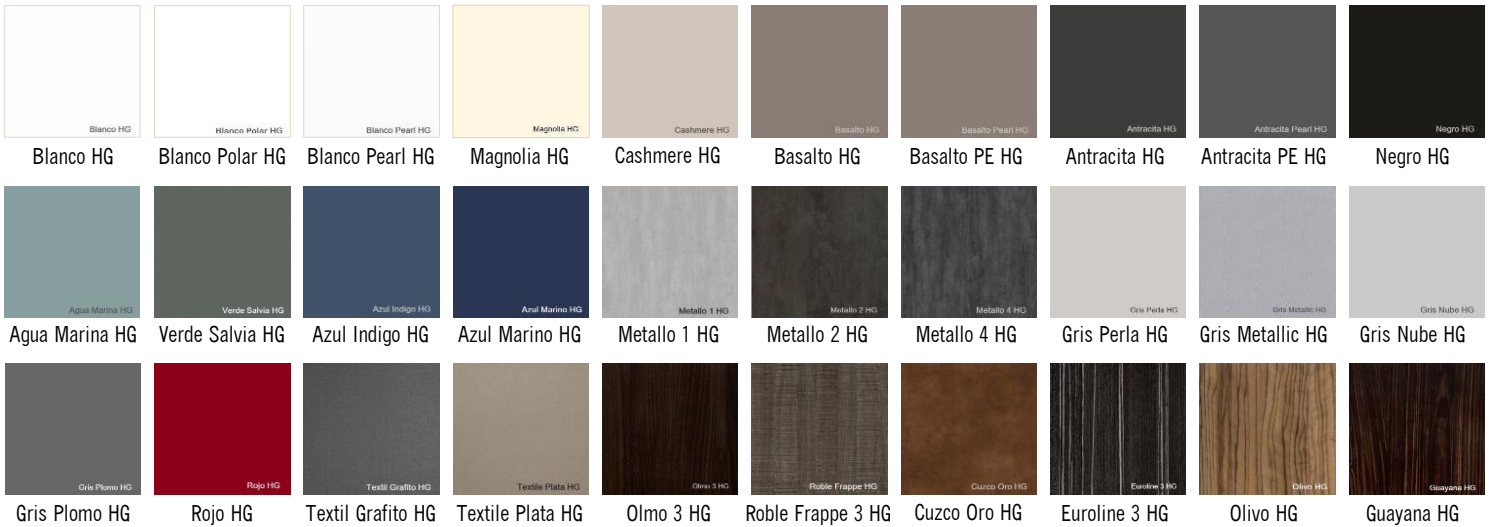

LUXURY Line - High Gloss Finished (HG)