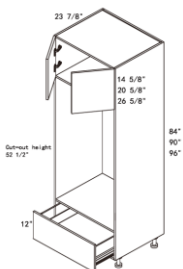

Deluxe

Delight

Luxury

30 x 84 x 24	OC3084						
30 x 90 x 24	OC3090						
30 x 96 x 24	OC3096						

Single oven

1 N Height Drawer & 2 H Height Drawers

2 doors + filler

Drawer hardware included in Box price (packed separately)

* Appliance cut out = 28.5" W x (29.5" - 33") H

30 x 84 x 24	MOC3084						
30 x 90 x 24	MOC3090						
30 x 96 x 24	MOC3096						

Microwave oven (Combo)

2 H Height Drawers

2 doors + filler

Drawer hardware included in Box price (packed separately)

* Appliance cut out = 28.5" W x (40.5" - 43") H

30 x 84 x 24	DOC3084						
30 x 90 x 24	DOC3090						
30 x 96 x 24	DOC3096						

Double oven

1 H Height Drawer

2 doors + filler

Drawer hardware included in Box price (packed separately)

* Appliance cut out = 28.5" W x 52" H

VANITY BASE (False Drawer & Door) **W x H x D (in)** **ITEM** **E-BOX** **Classic** **Deluxe** **Delight** **Luxury**

24 x 34 1/2 x 21	VSB24*						
24 x 34 1/2 x 21	VSB24DD						
27 x 34 1/2 x 21	VSB27						
30 x 34 1/2 x 21	VSB30						
36 x 34 1/2 x 21	VSB36						