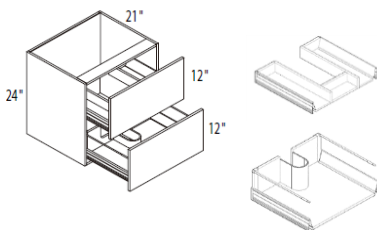

2 H Drawers (12" H)
 Drawer hardware included in Box price (packed separately)

FLOATING VANITY SINK DRAWER **W x H x D (in)** **ITEM** **E-BOX** **Classic** **Deluxe** **Delight** **Luxury**

24 x 24 x 21	FVSD24						
30 x 24 x 21	FVSD30						
36 x 24 x 21	FVSD36						