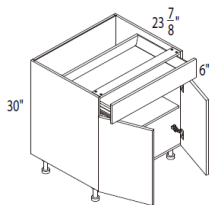

27 x 34 1/2 x 24	B27						
30 x 34 1/2 x 24	B30						
33 x 34 1/2 x 24	B33						
36 x 34 1/2 x 24	B36						
42 x 34 1/2 x 24	B42						

1 Drawer & 2 Doors

1 Full Depth Shelf

Drawer hardware included in Box price (packed separately)