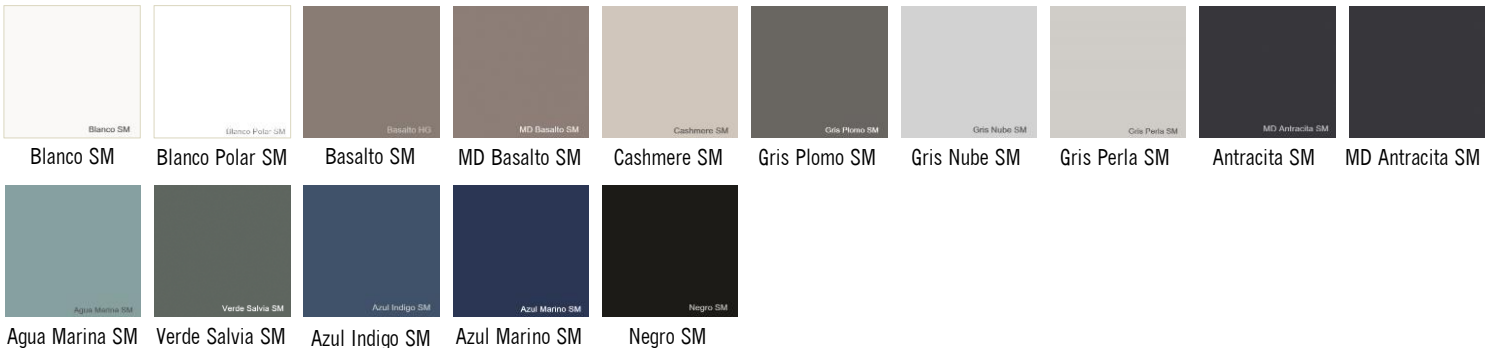

LUXURY line - Super Matte Finished (SM)

CAVA Collection (5-piece Shaker) ** Please check with office on PRICING, AVAILABILITY & LEAD TIME **