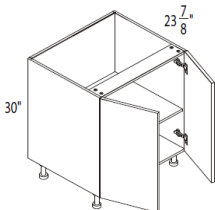

BASE CABINETS (Full Door)	W x H x D (in)	ITEM	E-BOX	Classic	Deluxe	Delight	Luxury
---------------------------	----------------	------	-------	---------	--------	---------	--------

09 x 34 1/2 x 24	B09FD						
12 x 34 1/2 x 24	B12FD						
15 x 34 1/2 x 24	B15FD						
18 x 34 1/2 x 24	B18FD						
21 x 34 1/2 x 24	B21FD						
24 x 34 1/2 x 24	B24FD						

1 Full Height Door

1 Full Depth Shelf

* J-profile Luxury Lacquer Collection - All single door cabinets need to designate L or R hinge.

24 x 34 1/2 x 24	B24FDD						
27 x 34 1/2 x 24	B27FD						
30 x 34 1/2 x 24	B30FD						
33 x 34 1/2 x 24	B33FD						
36 x 34 1/2 x 24	B36FD						
42 x 34 1/2 x 24	B42FD						