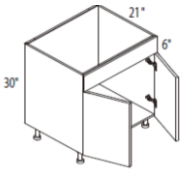

VANITY BASE (False Drawer & Door)   **W x H x D (in)**   **ITEM**   **E-BOX**   **Classic**   **Deluxe**   **Delight**   **Luxury**