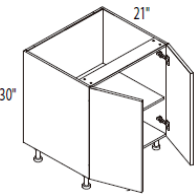

VANITY BASE (Full Door)   **W x H x D (in)**   **ITEM**   **E-BOX**   **Classic**   **Deluxe**   **Delight**   **Luxury**

15 x 34 1/2 x 21	VB15FD						
18 x 34 1/2 x 21	VB18FD						
21 x 34 1/2 x 21	VB21FD						
24 x 34 1/2 x 21	VB24FD						

1 Full Height Door
1 Full Depth Shelf
* J-profile Luxury Lacquer Collection - All single door cabinets need to designate L or R hinge.

24 x 34 1/2 x 21	VB24FDD						
27 x 34 1/2 x 21	VB27FD						
30 x 34 1/2 x 21	VB30FD						
33 x 34 1/2 x 21	VB33FD						
36 x 34 1/2 x 21	VB36FD						

2 Full Height Doors
1 Full Depth Shelf