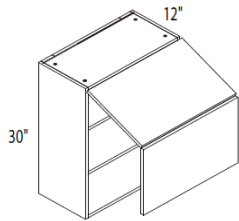

24 x 30 x 12	WBF2430						
27 x 30 x 12	WBF2730						
30 x 30 x 12	WBF3030						
33 x 30 x 12	WBF3330						
36 x 30 x 12	WBF3630						

2 Doors Bi-Fold style
Blum Bi-Fold hardware included in Box price (packed separately)

WALL STAY LIFT	W x H x D (in)	ITEM	E-BOX	Classic	Deluxe	Delight	Luxury