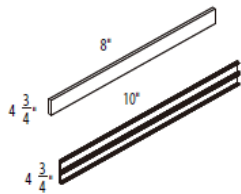

96 x 4 1/2	TK8	Matching				
120 x 4 1/2	TK10	Aluminum				

Matching cabinets (3/4" thick)

ROLL OUT TRAYS

ITEM

PRICE

ITEM

PRICE