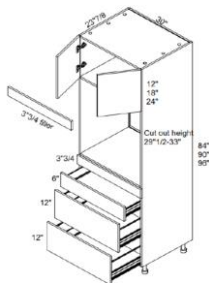

4 doors (2 upper & 2 lower)

Lower doors align with base cabinet

3 adjustable shelves

TALL OVEN CABINETS

W x H x D (in)

ITEM

E-BOX

Classic

Deluxe

Delight

Luxury

30 x 84 x 24	OC3084						
30 x 90 x 24	OC3090						
30 x 96 x 24	OC3096						

Single oven

1 N Height Drawer & 2 H Height Drawers

2 doors + filler

Drawer hardware included in Box price (packed separately)

* Appliance cut out = 28.5" W x (29.5" - 33") H

30 x 84 x 24	MOC3084						
30 x 90 x 24	MOC3090						
30 x 96 x 24	MOC3096						

Microwave oven (Combo)

2 H Height Drawers

2 doors + filler

Drawer hardware included in Box price (packed separately)

* Appliance cut out = 28.5" W x (40.5" - 43") H

30 x 84 x 24	DOC3084						
30 x 90 x 24	DOC3090						
30 x 96 x 24	DOC3096						

Double oven

1 H Height Drawer

2 doors + filler

Drawer hardware included in Box price (packed separately)