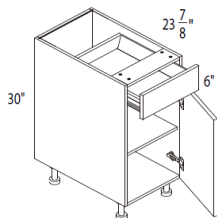

BASE CABINETS (Full Door)	W x H x D (in)	ITEM	E-BOX	Classic	Deluxe	Delight	Luxury
---------------------------	----------------	------	-------	---------	--------	---------	--------

09 x 34 1/2 x 24	B09FD						
12 x 34 1/2 x 24	B12FD						
15 x 34 1/2 x 24	B15FD						
18 x 34 1/2 x 24	B18FD						
21 x 34 1/2 x 24	B21FD						
24 x 34 1/2 x 24	B24FD						

1 Full Height Door

1 Full Depth Shelf

* J-profile Luxury Lacquer Collection - All single door cabinets need to designate L or R hinge.

24 x 34 1/2 x 24	B24FDD						
27 x 34 1/2 x 24	B27FD						
30 x 34 1/2 x 24	B30FD						
33 x 34 1/2 x 24	B33FD						
36 x 34 1/2 x 24	B36FD						
42 x 34 1/2 x 24	B42FD						

12 x 34 1/2 x 24	B12						
15 x 34 1/2 x 24	B15						
18 x 34 1/2 x 24	B18						
21 x 34 1/2 x 24	B21						
24 x 34 1/2 x 24	B24						

1 Drawer & 1 Door

1 Full Depth Shelf

Drawer hardware included in Box price (packed separately)