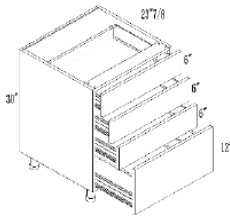

4-DRAWER BASES

W x H x D (in)

ITEM

E-BOX

Classic

Deluxe

Delight

Luxury

12 x 34 1/2 x 24	DB12-4						
15 x 34 1/2 x 24	DB15-4						
18 x 34 1/2 x 24	DB18-4						
21 x 34 1/2 x 24	DB21-4						
24 x 34 1/2 x 24	DB24-4						
27 x 34 1/2 x 24	DB27-4						
30 x 34 1/2 x 24	DB30-4						
33 x 34 1/2 x 24	DB33-4						
36 x 34 1/2 x 24	DB36-4						

3 N Drawers (6" H) & 1 H-Drawer (12" H)

Drawer hardware included in Box price (packed separately)