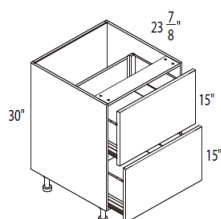

12 x 34 1/2 x 24	DB12-2						
15 x 34 1/2 x 24	DB15-2						
18 x 34 1/2 x 24	DB18-2						
21 x 34 1/2 x 24	DB21-2						
24 x 34 1/2 x 24	DB24-2						
27 x 34 1/2 x 24	DB27-2						
30 x 34 1/2 x 24	DB30-2						
33 x 34 1/2 x 24	DB33-2						
36 x 34 1/2 x 24	DB36-2						

2 H Drawers (15" H)

Drawer hardware included in Box price (packed separately)