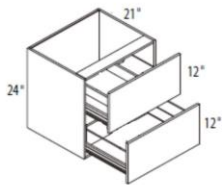

FLOATING VANITY DRAWER BASE   **W x H x D (in)**   **ITEM**   **E-BOX**   **Classic**   **Deluxe**   **Delight**   **Luxury**

12 x 24 x 21	FVD12						
15 x 24 x 21	FVD15						
18 x 24 x 21	FVD18						
21 x 24 x 21	FVD21						
24 x 24 x 21	FVD24-2R						

2 H Drawers (12" H)
Drawer hardware included in Box price (packed separately)