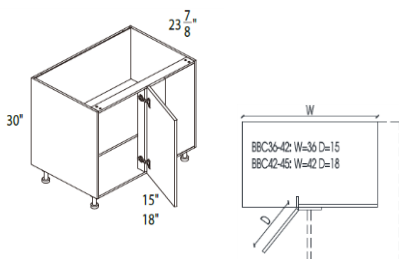

BASE BLIND CORNER	W x H x D (in)	ITEM	E-BOX	Classic	Deluxe	Delight	Luxury

36 x 34 1/2 x 24	BBC36-42						
42 x 34 1/2 x 24	BBC42-45						

1 Full Height Door

1 Full Depth Shelf + 1 filler (6")

BBC36-42 (door = 15"W), BBC42-45 (door = 18"W)

* Swing tray available as add on for BBC42-45 only

* J-profile Luxury Lacquer Collection - All single door cabinets need to designate L or R hinge.