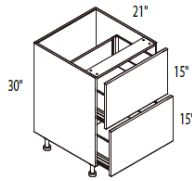

VANITY 2-DRAWER BASE   **W x H x D (in)**   **ITEM**   **E-BOX**   **Classic**   **Deluxe**   **Delight**   **Luxury**

12 x 34 1/2 x 21	VD12-2						
15 x 34 1/2 x 21	VD15-2						
18 x 34 1/2 x 21	VD18-2						
21 x 34 1/2 x 21	VD21-2						
24 x 34 1/2 x 21	VD24-2						

2 H Drawers (15" H)
Drawer hardware included in Box price (packed separately)