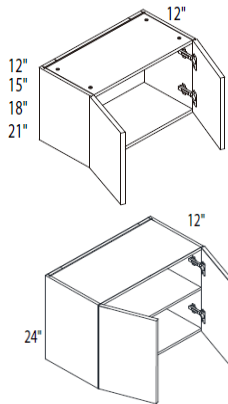

WALL BRIDGE CABINETS

W x H x D (in)

ITEM

E-BOX

Classic

Deluxe

Delight

Luxury

30 x 12 x 12	W3012						
30 x 15 x 12	W3015						
30 x 18 x 12	W3018						
30 x 21 x 12	W3021						
30 x 24 x 12	W3024						
36 x 12 x 12	W3612						
36 x 15 x 12	W3615						
36 x 18 x 12	W3618						
36 x 21 x 12	W3621						
36 x 24 x 12	W3624						

2 Doors

ONLY 24" H has 1 adjustable shelf

REFRIGERATOR WALL CABINETS

W x H x D (in)

ITEM

E-BOX

Classic

Deluxe

Delight

Luxury