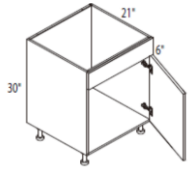

VANITY BASE (False Drawer & Door)   **W x H x D (in)**   **ITEM**   **E-BOX**   **Classic**   **Deluxe**   **Delight**   **Luxury**