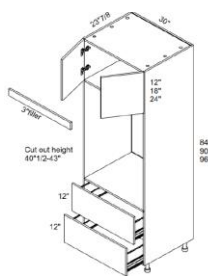

Deluxe

Delight

Luxury

30 x 84 x 24	OC3084						
30 x 90 x 24	OC3090						
30 x 96 x 24	OC3096						

Single oven

1 N Height Drawer & 2 H Height Drawers

2 doors + filler

Drawer hardware included in Box price (packed separately)

* Appliance cut out = 28.5" W x (29.5" - 33") H

30 x 84 x 24	MOC3084						
30 x 90 x 24	MOC3090						
30 x 96 x 24	MOC3096						

Microwave oven (Combo)

2 H Height Drawers

2 doors + filler

Drawer hardware included in Box price (packed separately)

* Appliance cut out = 28.5" W x (40.5" - 43") H

30 x 84 x 24	DOC3084						
30 x 90 x 24	DOC3090						
30 x 96 x 24	DOC3096						

Double oven

1 H Height Drawer

2 doors + filler

Drawer hardware included in Box price (packed separately)