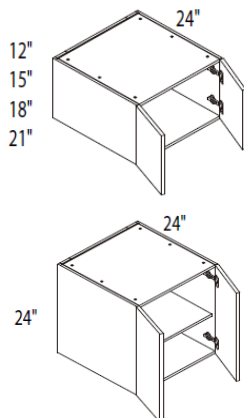

30 x 12 x 24	W301224						
30 x 15 x 24	W301524						
30 x 18 x 24	W301824						
30 x 21 x 24	W302124						
30 x 24 x 24	W302424						
36 x 24 x 24	W361224						
36 x 15 x 24	W361524						
36 x 18 x 24	W361824						
36 x 21 x 24	W362124						
36 x 24 x 24	W362424						

2 Doors

ONLY 24" H has 1 adjustable shelf