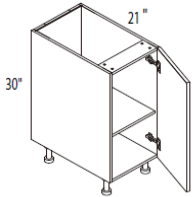

VANITY BASE (Full Door)   **W x H x D (in)**   **ITEM**   **E-BOX**   **Classic**   **Deluxe**   **Delight**   **Luxury**

15 x 34 1/2 x 21	VB15FD						
18 x 34 1/2 x 21	VB18FD						
21 x 34 1/2 x 21	VB21FD						
24 x 34 1/2 x 21	VB24FD						

1 Full Height Door
1 Full Depth Shelf
* J-profile Luxury Lacquer Collection - All single door cabinets need to designate L or R hinge.

24 x 34 1/2 x 21	VB24FDD						
27 x 34 1/2 x 21	VB27FD						
30 x 34 1/2 x 21	VB30FD						
33 x 34 1/2 x 21	VB33FD						
36 x 34 1/2 x 21	VB36FD						

2 Full Height Doors
1 Full Depth Shelf