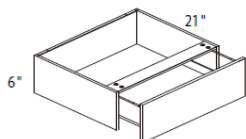

VANITY KNEE DRAWER   **W x H x D (in)**   **ITEM**   **E-BOX**   **Classic**   **Deluxe**   **Delight**   **Luxury**

24 x 6 x 21	VKD24						
30 x 6 x 21	VKD30						

1 N Drawer
Drawer hardware included in Box price (packed separately)