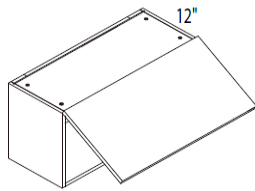

24 x 12 x 12	WSL2412						
24 x 15 x 12	WSL2415						
24 x 18 x 12	WSL2418						
24 x 21 x 12	WSL2421						
27 x 12 x 12	WSL2712						
27 x 15 x 12	WSL2715						
27 x 18 x 12	WSL2718						
27 x 21 x 12	WSL2721						
30 x 12 x 12	WSL3012						
30 x 15 x 12	WSL3015						
30 x 18 x 12	WSL3018						
30 x 21 x 12	WSL3021						
33 x 12 x 12	WSL3312						
33 x 15 x 12	WSL3315						
33 x 18 x 12	WSL3318						
33 x 21 x 12	WSL3321						
36 x 12 x 12	WSL3612						
36 x 15 x 12	WSL3615						
36 x 18 x 12	WSL3618						
36 x 21 x 12	WSL3621						

1 Door Single Lift style
Blum Stay Lift hardware included in Box price (packed separately)

WALL WINE RACK	W x H x D (in)	ITEM	E-BOX	Classic	Deluxe	Delight	Luxury

6 x 30 x 12	WRC630						

* not available in Custom Collections

5 compartments
Matching open interior