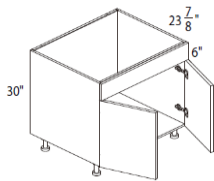

* Arena tray turning table available as upgrade

BASE MICROWAVE
W x H x D (in)
ITEM
E-BOX
Classic
Deluxe
Delight
Luxury

24 x 34 1/2 x 24	BMC24						
30 x 34 1/2 x 24	BMC30						

1 H Drawer

1 filler

Appliance cut-out = 16" H

SINK BASES
W x H x D (in)
ITEM
E-BOX
Classic
Deluxe
Delight
Luxury

30 x 34 1/2 x 24	SB30						
33 x 34 1/2 x 24	SB33						
36 x 34 1/2 x 24	SB36						
42 x 34 1/2 x 24	SB42						

False drawer & 2 doors

30 x 34 1/2 x 24	SB30FD						
33 x 34 1/2 x 24	SB33FD						
36 x 34 1/2 x 24	SB36FD						
42 x 34 1/2 x 24	SB42FD						

2 Full Height Doors

36 x 34 1/2 x 24	ASB36						
------------------	-------	--	--	--	--	--	--

Apron sink cut out

36 x 34 1/2 x 24	DCSB36FD						
------------------	----------	--	--	--	--	--	--

Diagonal Corner Sink Base