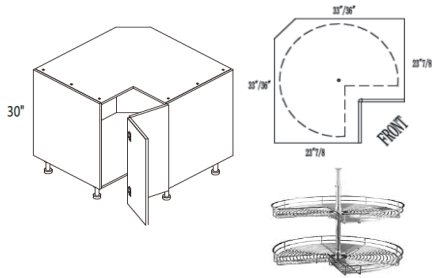

BASE LAZY SUSAN

W x H x D (in)

ITEM

E-BOX

Classic

Deluxe

Delight

Luxury

33 x 34 1/2 x 24	BLS33						
36 x 34 1/2 x 24	BLS36						

2 Full Height Doors

BLS33 (doors = 9" W); BLS36 (doors = 12" W)

Bi-level chrome turning rack hardware included

* J-profile Luxury Lacquer Collection - All single door cabinets need to designate L or R hinge.

* Arena tray turning table available as upgrade

BASE MICROWAVE

W x H x D (in)

ITEM

E-BOX

Classic

Deluxe

Delight

Luxury

24 x 34 1/2 x 24	BMC24						
30 x 34 1/2 x 24	BMC30						

1 H Drawer

1 filler

Appliance cut-out = 16" H

SINK BASES

W x H x D (in)

ITEM

E-BOX

Classic

Deluxe

Delight

Luxury

30 x 34 1/2 x 24	SB30						
33 x 34 1/2 x 24	SB33						
36 x 34 1/2 x 24	SB36						
42 x 34 1/2 x 24	SB42						

False drawer & 2 doors

30 x 34 1/2 x 24	SB30FD						
33 x 34 1/2 x 24	SB33FD						
36 x 34 1/2 x 24	SB36FD						
42 x 34 1/2 x 24	SB42FD						

2 Full Height Doors

36 x 34 1/2 x 24	ASB36						

Apron sink cut out