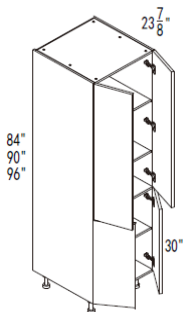

30 x 84 x 24	PC3084						
30 x 90 x 24	PC3090						
30 x 96 x 24	PC3096						
36 x 84 x 24	PC3684						
36 x 90 x 24	PC3690						
36 x 96 x 24	PC3696						

4 doors (2 upper & 2 lower)

Lower doors align with base cabinet

3 adjustable shelves