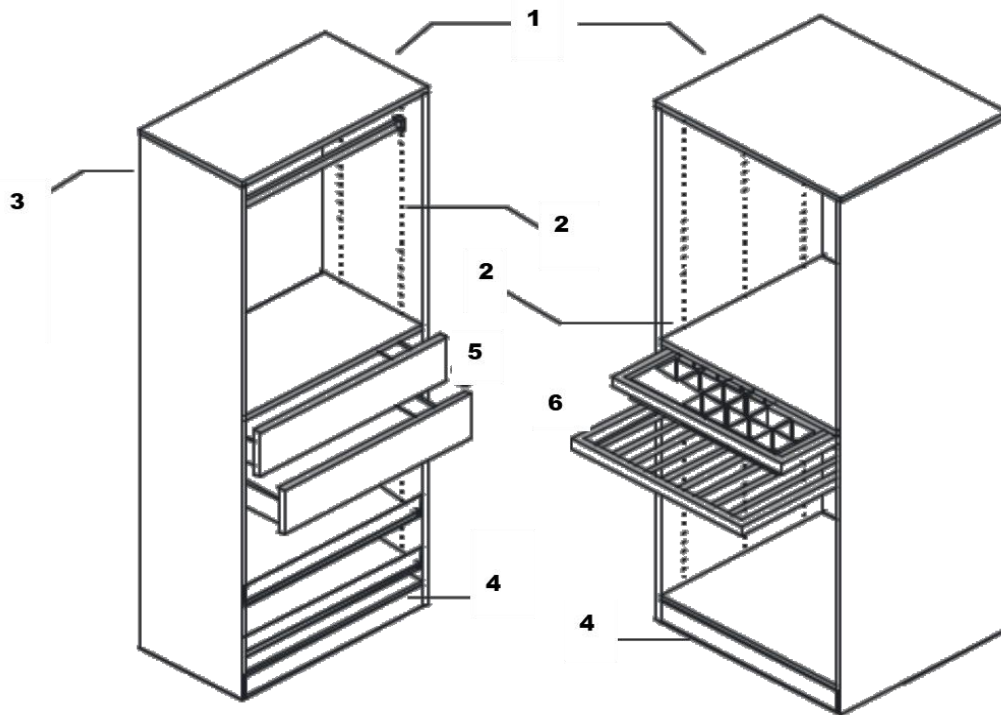

CLOSET SPECIFICATIONS

1) 15" and 24" depth available.
2) 32MM drilling system, standard units with shelves or hanging rods.
3) 3/4" thick side panel and 3/8" back panel.
4) 3" height toekick of matching color.
5) 4 sizes of drawers for customization.
6) Available accessories.